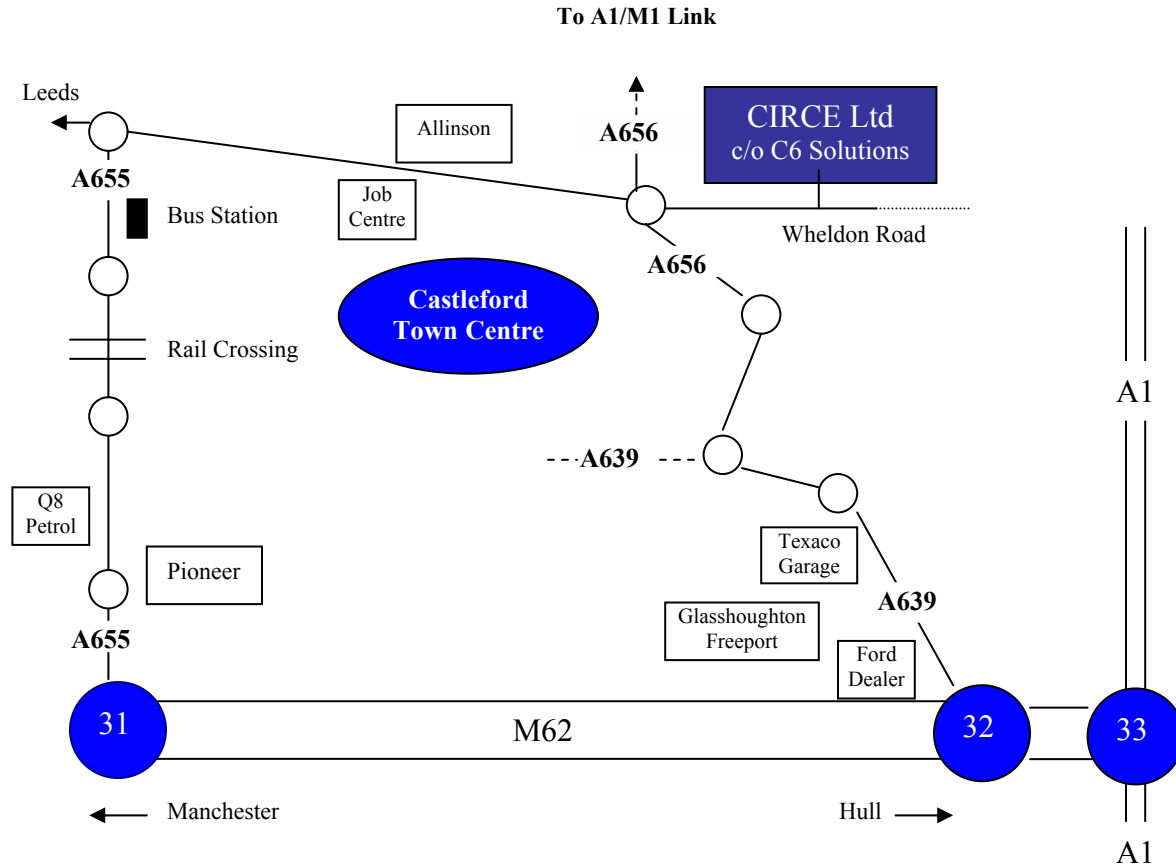

DIRECTIONS TO CIRCE

CIRCE, Wheldon Road, Castleford WF10 2JT Tel: 01977 712712

FROM M62 (Jct 31)

Take A655 towards Castleford
Go straight ahead at first two roundabouts and then over rail crossing
Straight ahead at next roundabout, you will pass bus station on right
At next roundabout turn right (cannot go straight on)
At next roundabout go straight on, C6 Solutions entrance to CIRCE is 100m on left.

FROM M62 (Jct 32)

Take A639 towards Castleford
Pass 2 petrol stations on left
1st Roundabout turn left (1st exit), then
2nd Roundabout turn right (2nd exit), then
3rd Roundabout turn left (1st exit), then
4th Roundabout turn right (3rd exit).
After 100 yards on left, enter C6 Solns Site for CIRCE Ltd

Note- Castleford Tigers RLFC is on the same road as CIRCE, and is heavily signposted throughout the town and from motorways. Once on C6 site, turn left over the bridge for our premises: main entrance is in far building facing the car park.